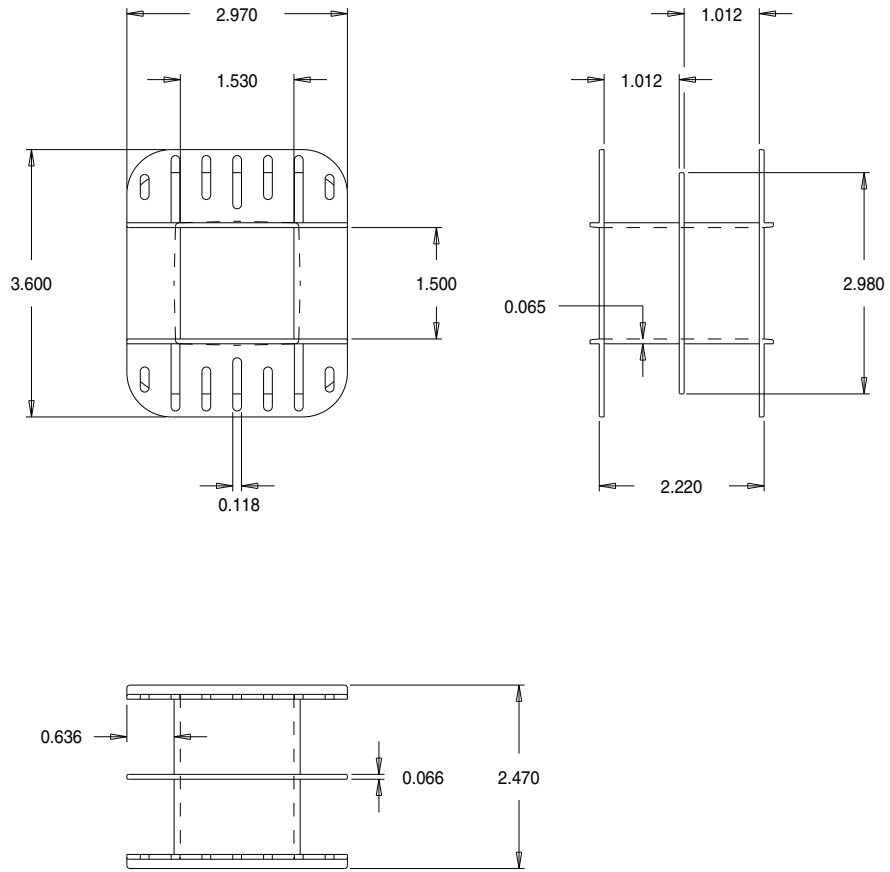

Part No. L01000

120 x 1 1/2 Double Section 'L' Range Bobbin

Dimensions in inches.

Issue 1